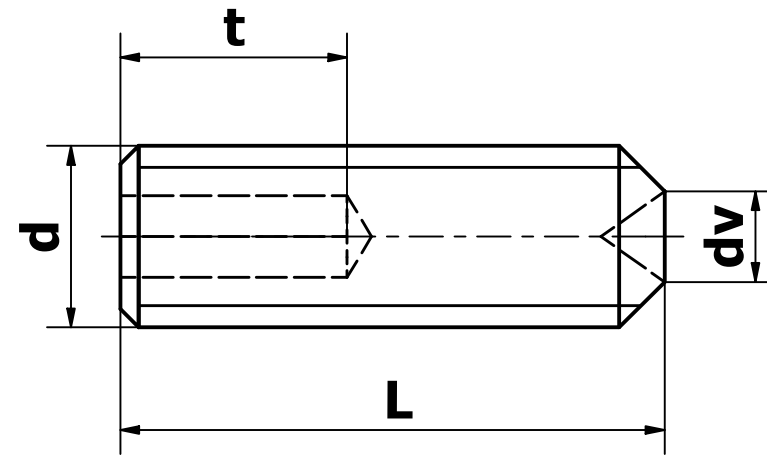

Do not scale

Date	3/4/2021	 An Dong, An Duong, Hai Phong http://baoanjsc.com.vn	Vị trí lục giác đầu lổm	Material: 201
Drawn	Pham Huu Tu		Drawing No. BAC-PTKC33610 CUP	Weight: N/A
Check	Phung Duy Duc			Format: A3
Quality Control			Replace by	